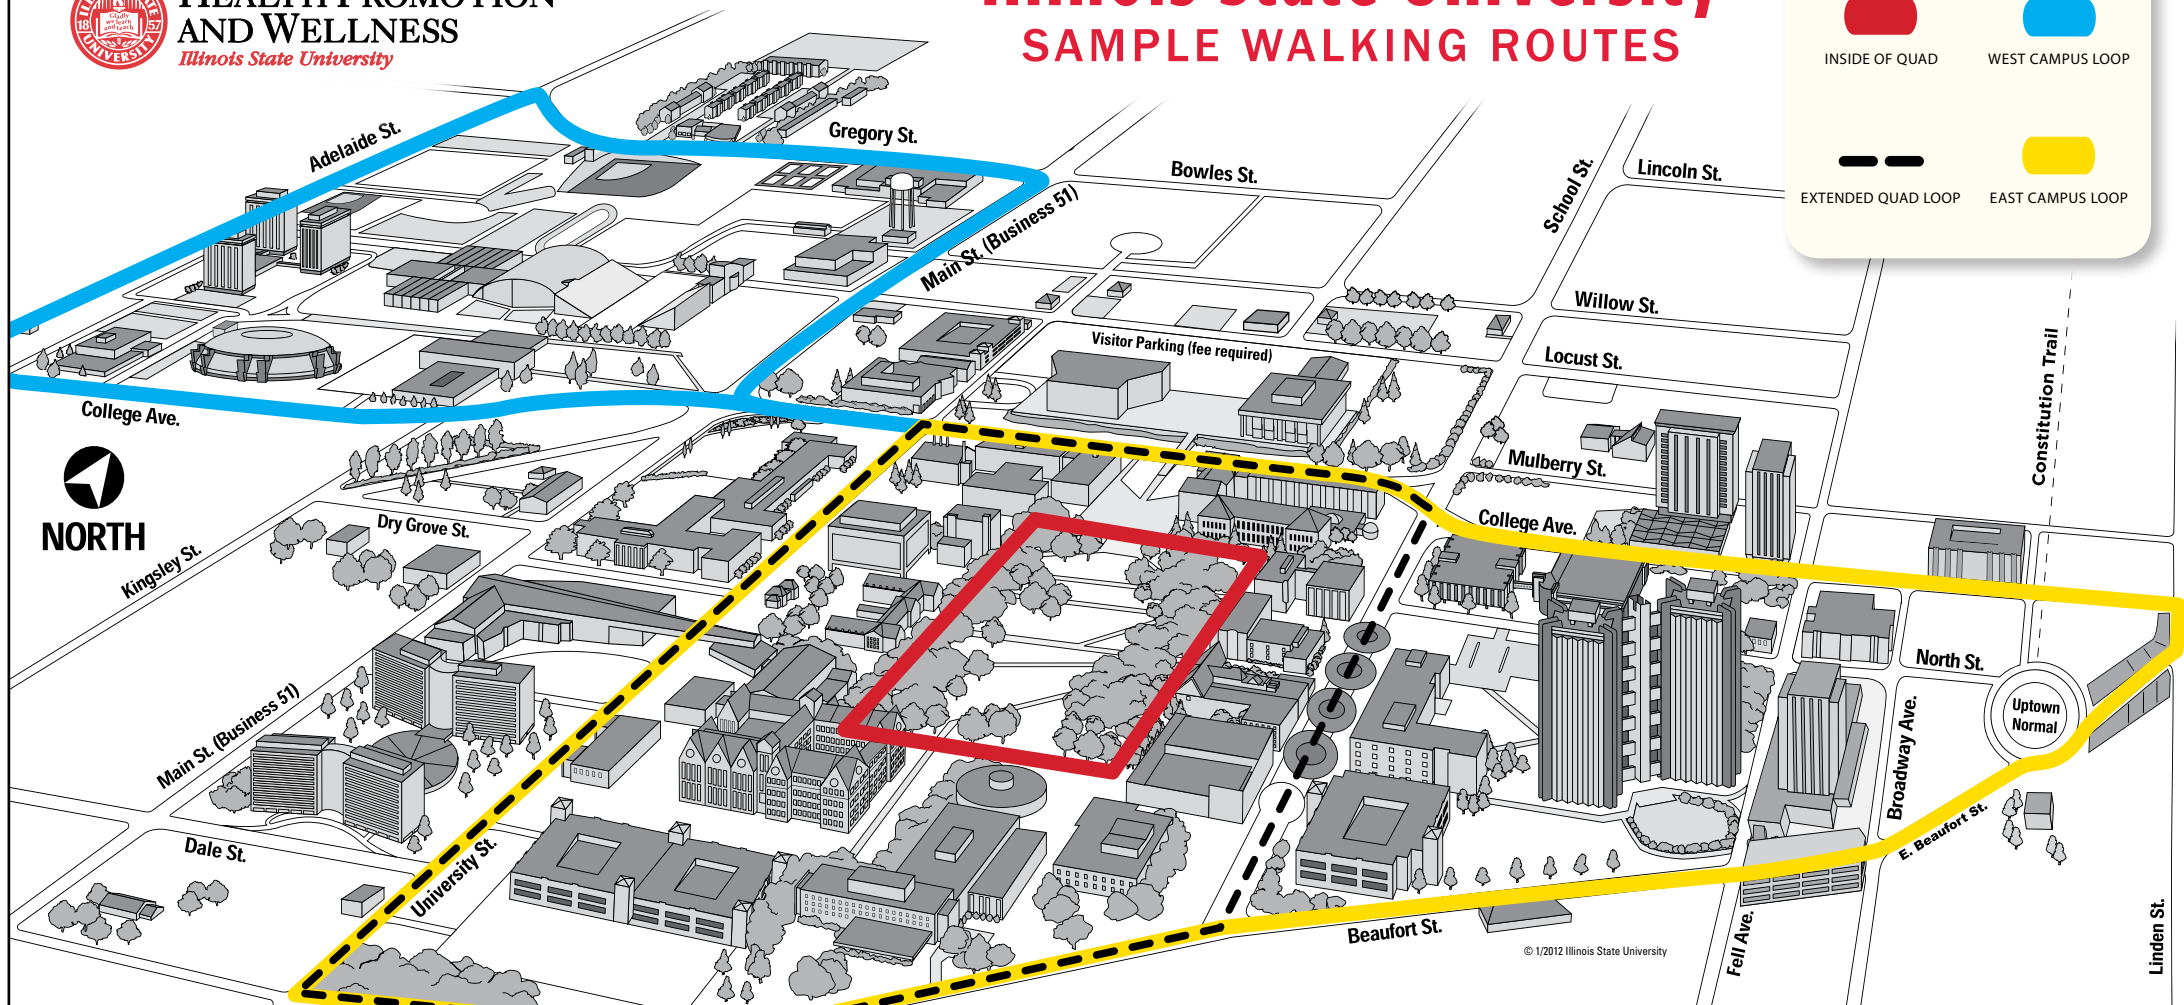

**HEALTH PROMOTION
AND WELLNESS**
Illinois State University

Illinois State University

SAMPLE WALKING ROUTES

INSIDE OF QUAD	WEST CAMPUS LOOP
EXTENDED QUAD LOOP	EAST CAMPUS LOOP

Inside of Quad—0.6 miles

(Routes are rounded to the closest tenth of a mile)

Extended Quad loop—1.2 miles

- University Street south to Beaufort Street
- Left on Beaufort Street
- Left at Center for Performing Arts
- Continue north through In Exchange to College Avenue
- Left on College Avenue and continue west to University Street

West Campus loop—1.8 miles

- Follow College Avenue west under tunnel toward Turner Hall
- Right on Adelaide Street
- Right on Gregory Street
- Right onto Main Street at University High
- Continue south on Main Street to College Avenue
- Take tunnel to the left and follow College Avenue to University Street

East Campus loop—1.7 miles

- University Street south to Beaufort Street
- Left on Beaufort Street
- Follow Beaufort east through Uptown Normal to Linden Street
- Left on Linden Street
- Left on College Avenue and continue west to University Street